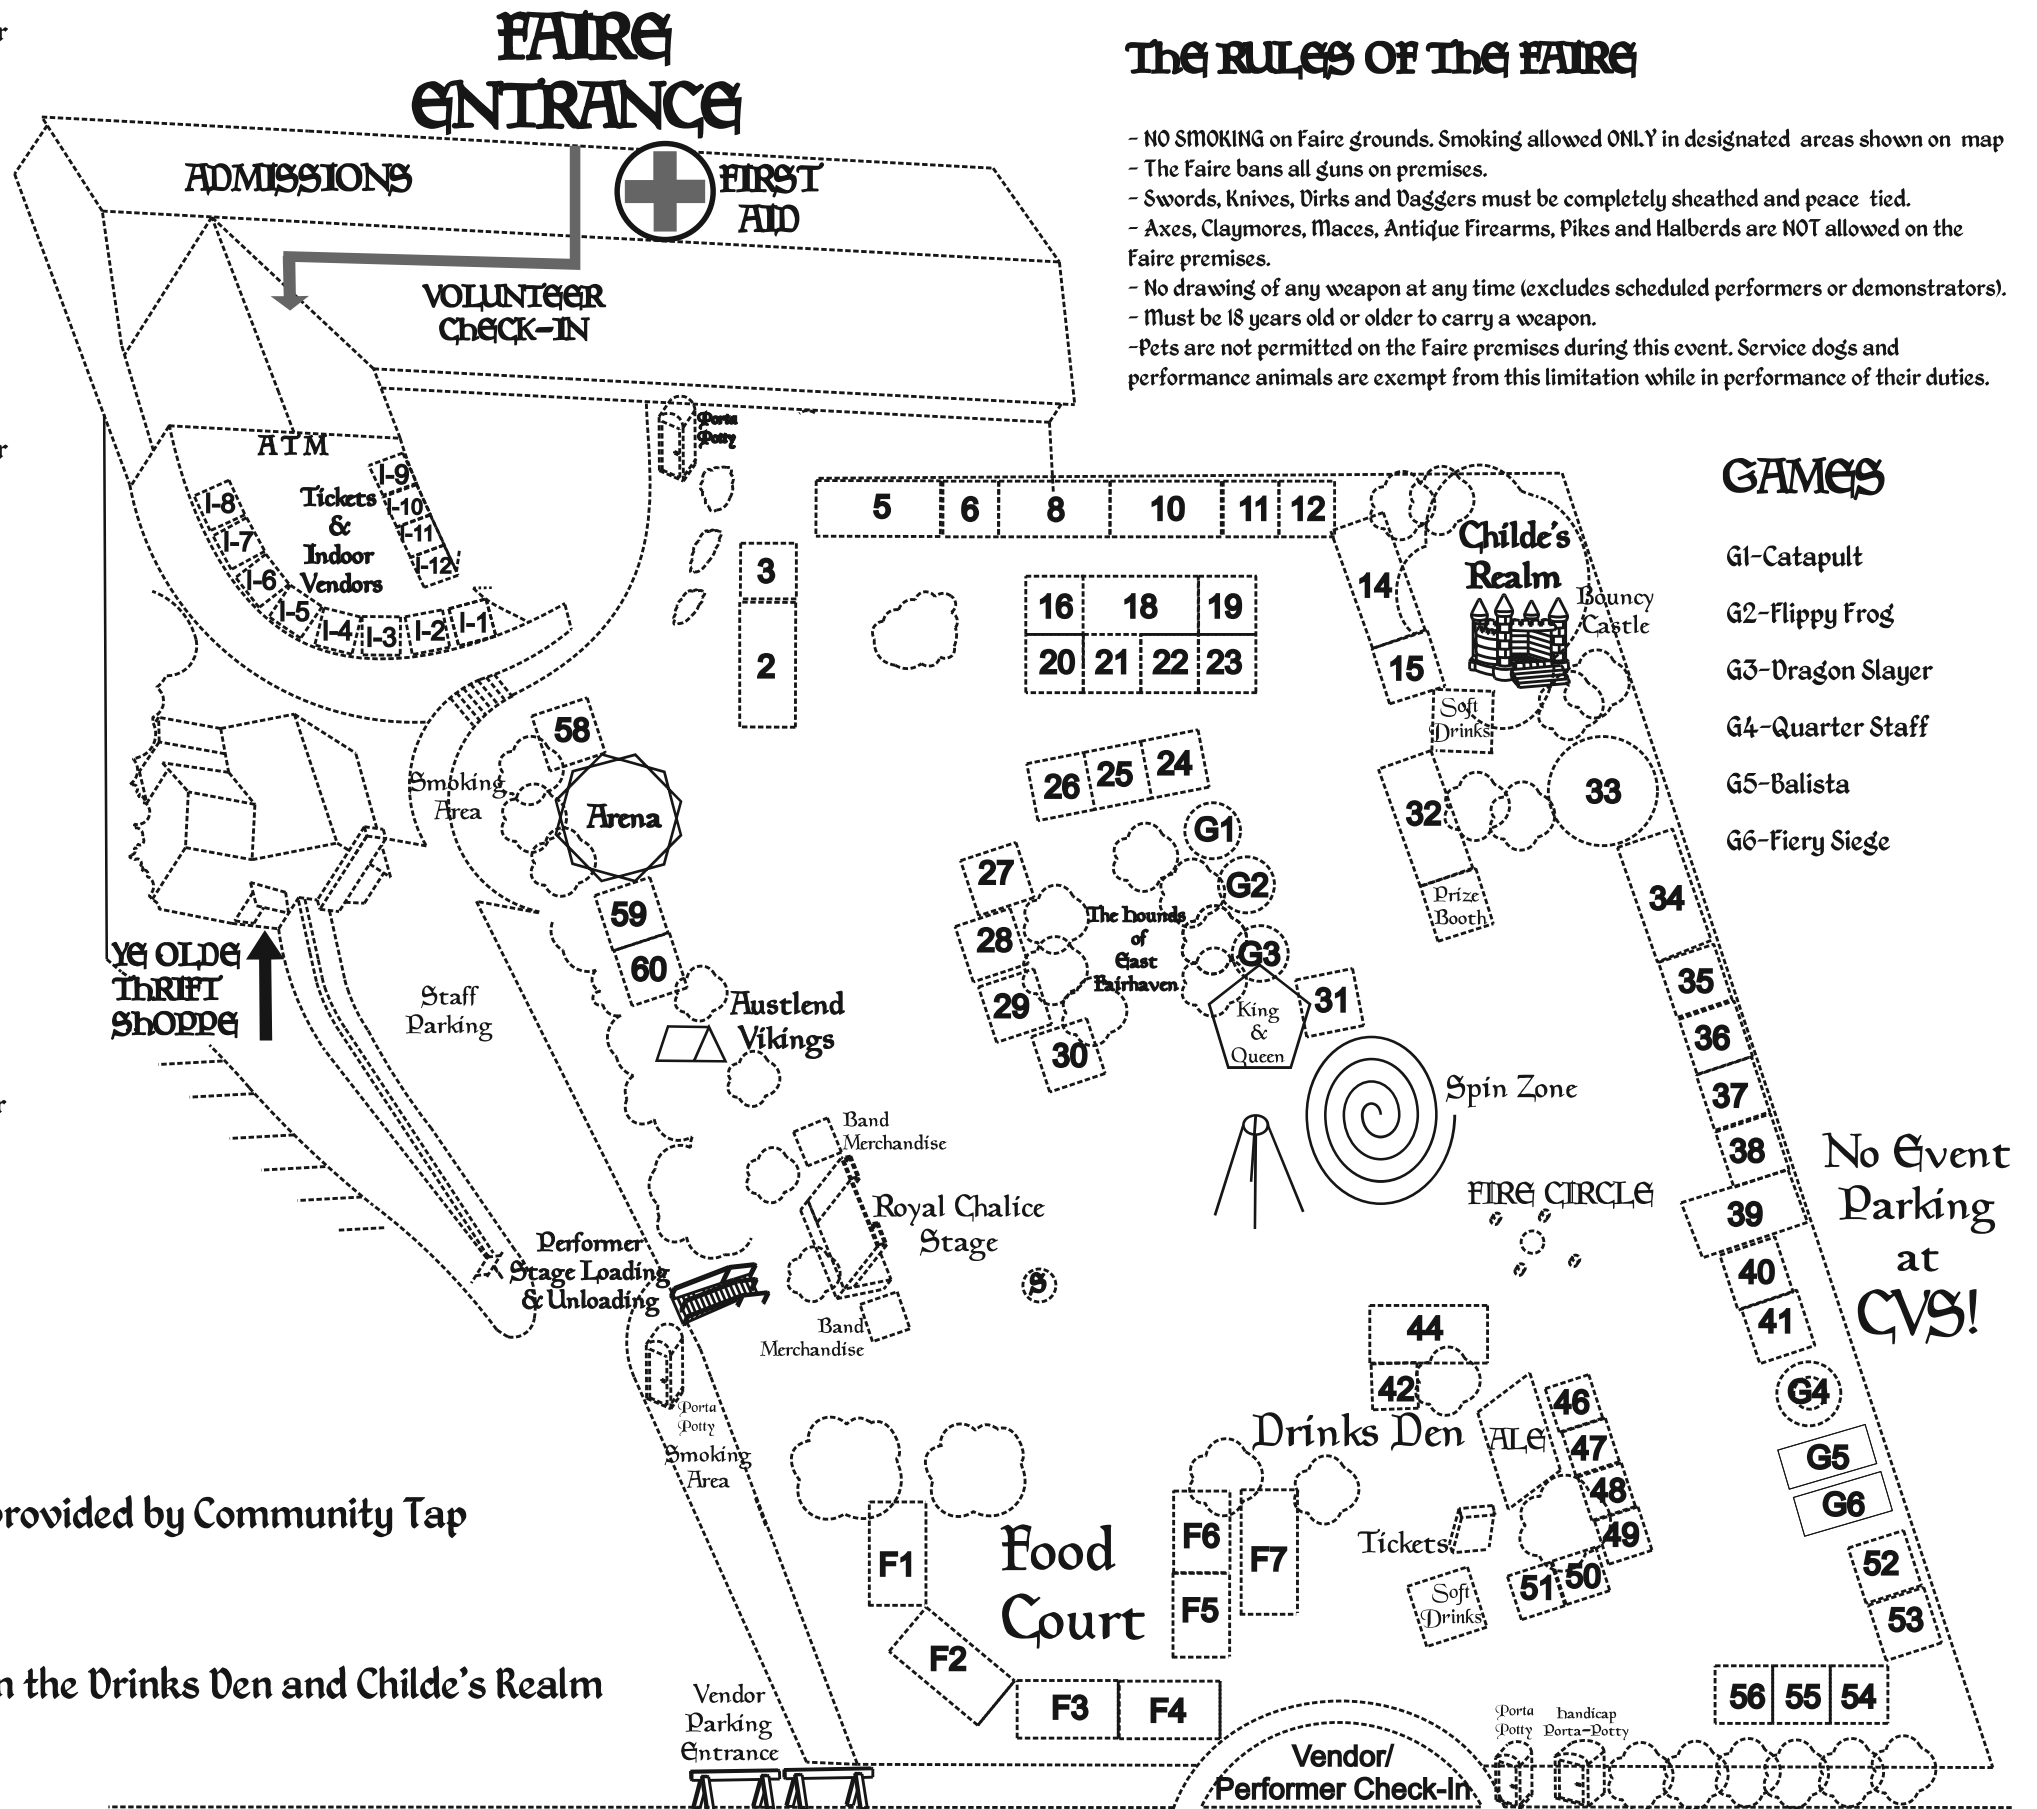

## Outside Vendors

Vendor Name	Booth Number
ZenSate	54
Rose and Shadow	55
Philosopher's Stone	56
The Emerald Vale	58
Palmetto Knights	59
Sword Carolina	60

## Inside Vendors

Vendor Name	Booth Number
The Soap Fairies	I-1
Dragon Maille and Glass	I-2
World of Names	I-3
The Amber Lady	I-4
Mountain Glass Werks	I-5
Herbal Moons	I-6
Loli's handcrafted jewelry	I-7
A to Z Entertainment/The Psychic Caravan	I-8
Dreamcatcher Connection	I-9
Foothill Inspirations	I-10
MoonWorks Emporium	I-11
Coyote Flutes	I-12

## Food Vendors

Vendor Name	Booth Number
D's Burgers N BBQ	F1
Frost Bites	F2
Upcountry Provisions	F3
Scottie Dogs	F4
Sweet N Sassy	F5
Oma's Kettle Corn	F6
Carolina Ice	F7

**Beer, Wine & Mead** provided by Community Tap  
Located in the Drinks Den

**Soft Drinks** located in the Drinks Den and Childe's Realm

Booth Number